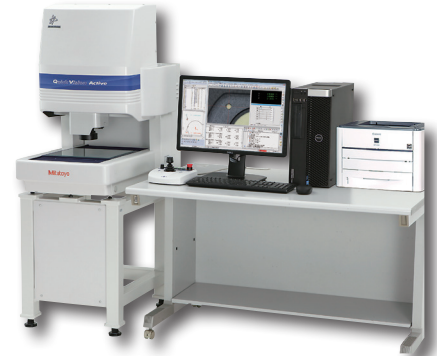

LIMITED TIME OFFER

Vision Demo Unit Promotion

The showrooms throughout Mitutoyo America have been re-stocked with new Mitutoyo metrology equipment. As a result, we are able to offer the opportunity to purchase our former showroom demonstration models with the standard one year warranty at significantly reduced prices.

Quick Vision

- Mitutoyo premier accuracy machine lineup
- Zoom optics
- LED Lighting
- Touch probe available

Machine:	QV Apex 404	QV Apex 302	QV Apex 302 TP	QV Elf 202 TP	QV Active 202 TP
Touch Probe:	Optional		Included		
Measuring Range (mm):	400x400x250	300x200x200	300x200x200	250x200x200	250x200x150
Measuring Range (inch):	16x16x10	12x8x8	12x8x8	10x8x8	10x8x6
Measuring Accuracy (E_{1XV}):	(1.5 + 3L / 1000) μm			(2.0 + 3L / 1000) μm	

Quick Image

- Telecentric optics providing a long focal depth and wide field of view
- 3-megapixel color camera
- Part location and orientation automatically detected